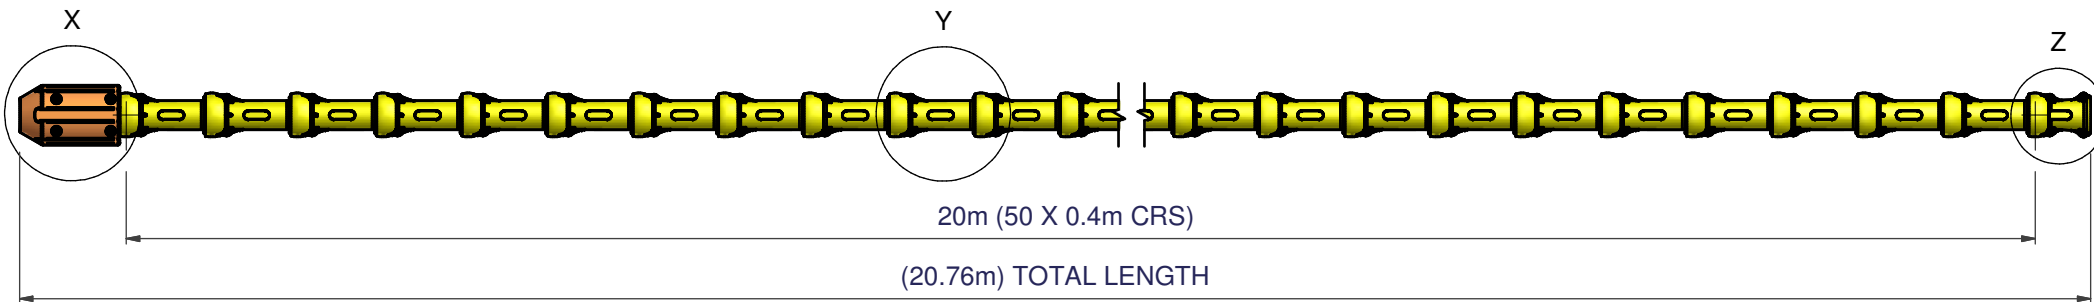

THIRD ANGLE PROJECTION DO NOT SCALE IF IN DOUBT - ASK!

1 X BOP0132C 120 - 108 MULTIPLANE MALE - MALE CABLE CLAMP & CENTRALISER SHELL ASSEMBLY (DETAIL "X")

100 X BOP0131C MULTIPLANE CABLE PROTECTOR HALF SHELL (DETAIL "Y")

2 X BOP0148C END PIECE HALF SHELLS (DETAIL "Z")

**MATERIAL:**

**BLUE OCEAN PROJECTS LTD**  
www.blueoceanprojects.com  
**PLEASE CONTACT**  
sales@blueoceanprojects.com

© BLUE OCEAN PROJECTS LTD 2010  
THIS DRAWING IS THE PROPERTY OF BLUE OCEAN PROJECTS LIMITED AND MUST NOT BE USED OR COPIED WITHOUT PERMISSION

**TITLE**

**20m X 120mm BORE MULTIPLANE CABLE PROTECTOR ASSEMBLY**

DRAWING NO: **BOP0166C**

REV	DESCRIPTION	DATE	DRAWN	CHECKED
02	INITIAL ISSUE	22/12/2010	HBB	JF